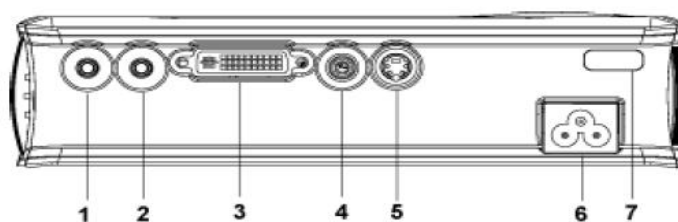

LCD Projector Instructions

Please refer to the attached website for any concerns regarding the use of the projector:

<http://support.dell.com/support/edocs/acc/3400MP/eDoc/DAO/OM-DAO.pdf>

1	Audio output connector
2	Audio input connector
3	M1-DA connector
4	Composite video connector
5	S-video connector
6	Power cord connector
7	IR receiver